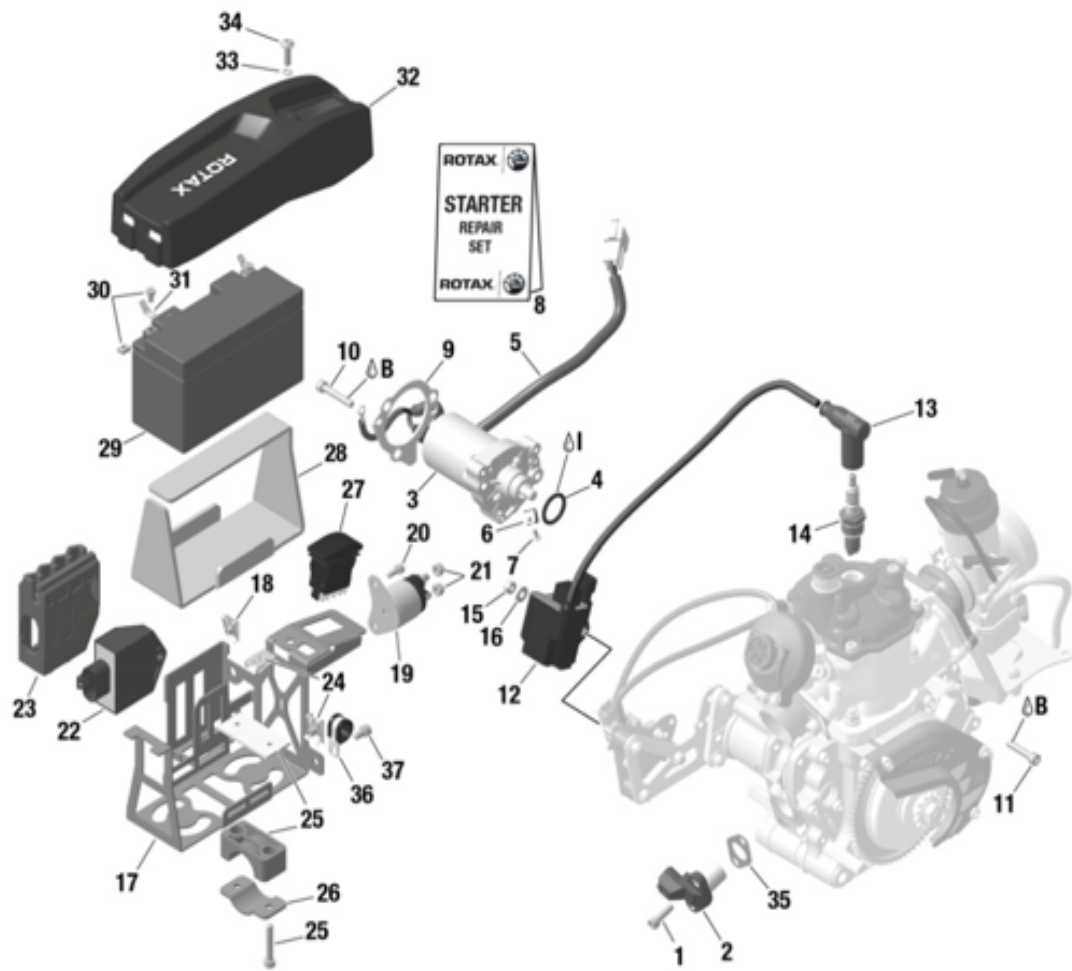

B .... LOCTITE 243
I .... LITHIUM-BASE GREASE

項目	料號	零售價
1	941251	40
1	241935	19
2	265560	3,076
3	294805	8,905
4	xxx	-
5	265532	729
6	651940	132
7	xxx	-
8	281262	901
9	251670	263
10	241814	24
11	840888	24
12	666825	-
12	666826	4,100
13	866700	1,169
14	298102	1,019
14	298103	1,019
15	842041	19
16	244211	9
17	251129	2,492
18	842680	71
19	992819	1,974
20	640542	21
21	842041	19
22	666813	7,500
22	666815	7,500
22	666818	7,500
23	201900	677
24	242141	71
25	251254	651
26	251360	160
27	264854	1,807
28	660767	1,062
29	265516	5,634
30	481380	179
31	864950	17
32	201602	1,494
33	831929	40
34	440761	42
35	431500	79
36	851492	151
37	241081	17