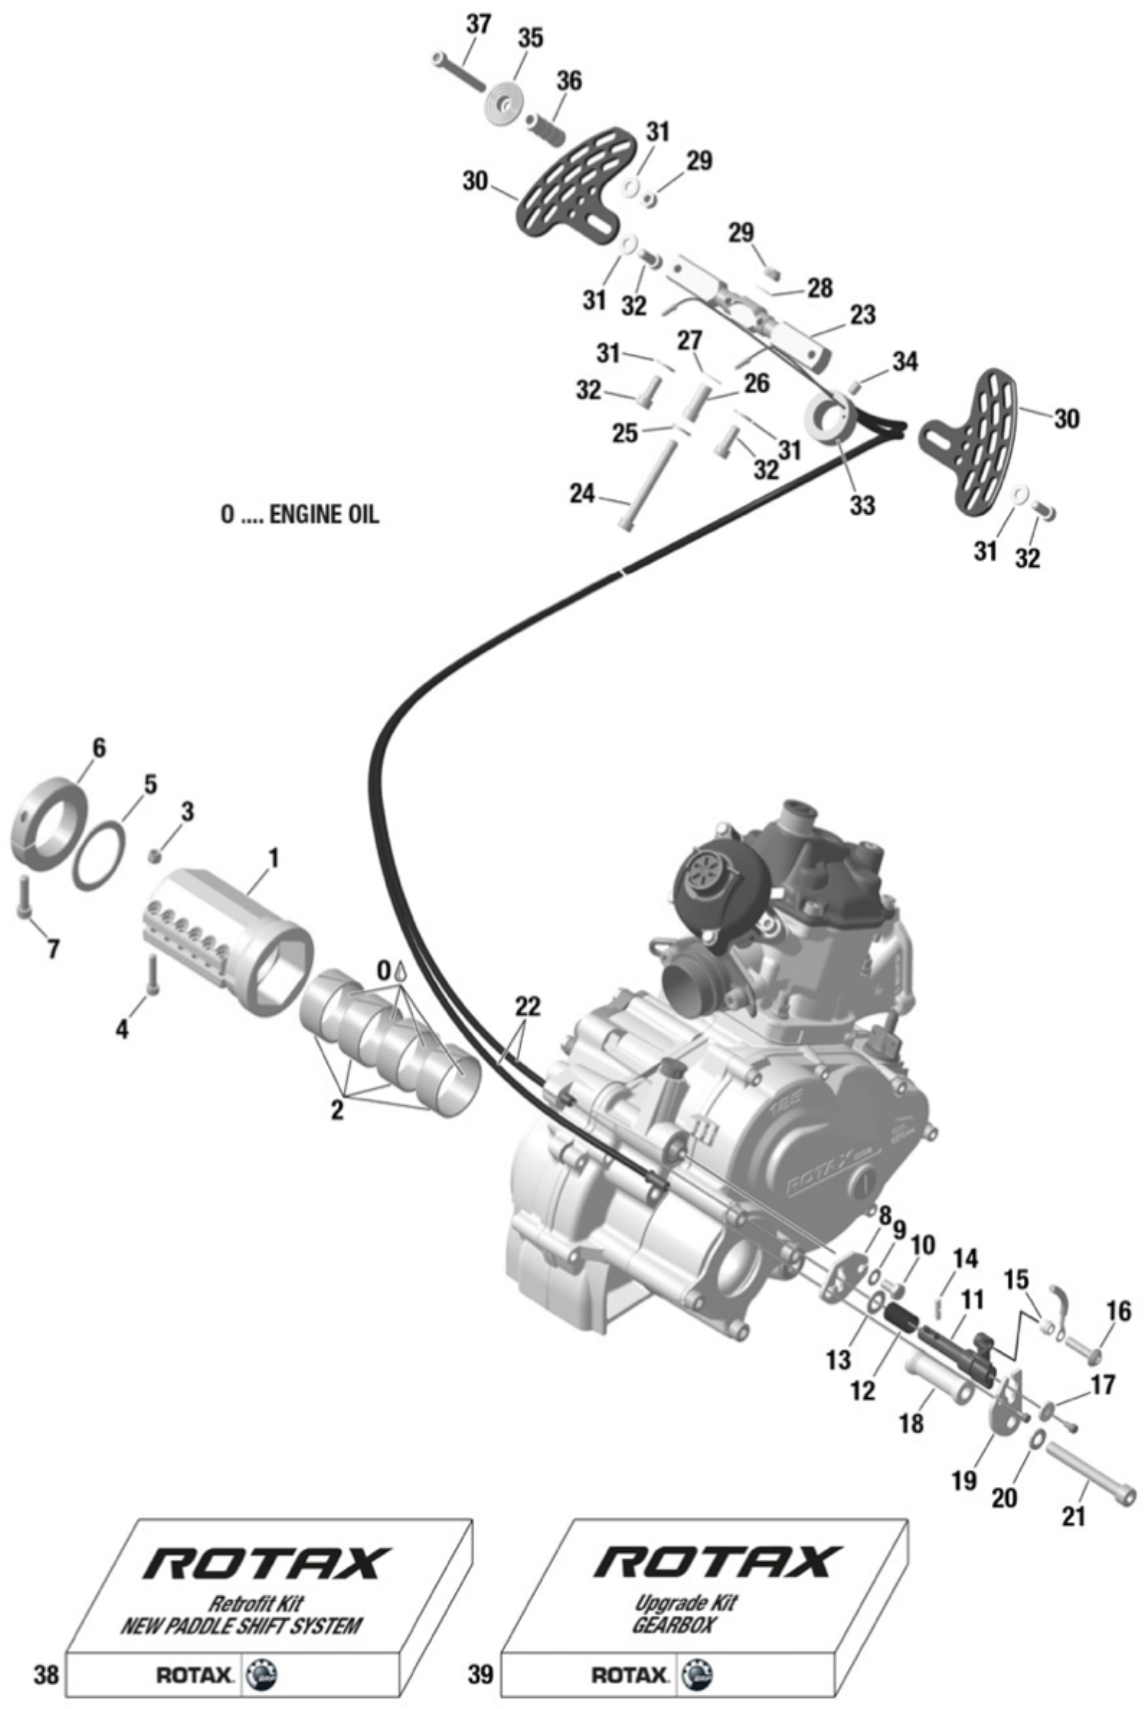

ROTAX
Retrofit Kit
NEW PADDLE SHIFT SYSTEM

ROTAX
Upgrade Kit
GEARBOX

項目	料號	零售價
1	281870	6,587
1	xxx	-
2	233120	546
3	942025	40
4	940882	23
5	427281	348
6	251740	1,172
7	840866	23
8	251406	289
9	845020	6
10	240382	16
11	660538	870
12	xxx	-
13	xxx	-
14	xxx	-
15	974531	43
16	940431	45
17	626770	45
18	847482	345
19	251521	299
20	945832	6
21	841991	63
22	297134	1,529
23	257990	2,247
24	240373	42
25	244211	9
26	247440	428
27	227945	44
28	845020	6
29	842041	19
30	657010	1,067
31	244211	9
32	241237	31
33	651510	825
34	841771	42
35	657030	591
36	647190	471
37	240373	42
38	281850	6,984
39	281855	17,500